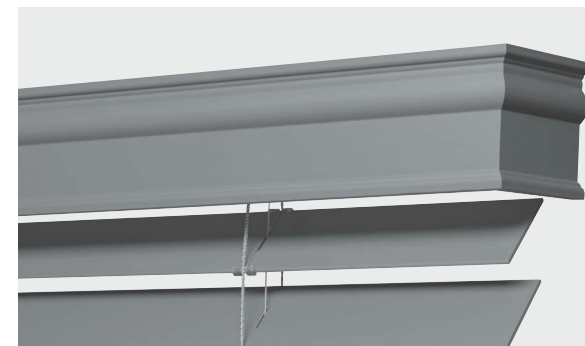

PELMET OPTIONS

Easton

Morgan

DESIGN & DÉCOR

Horizontal Sheer Blinds

By pairing the elegance of sheer fabric with the precise control of a blind, horizontal sheer blinds harmonise visual beauty with industry-leading technology. The result is a remarkably soft diffusion of sunlight that balances privacy while preserving views.