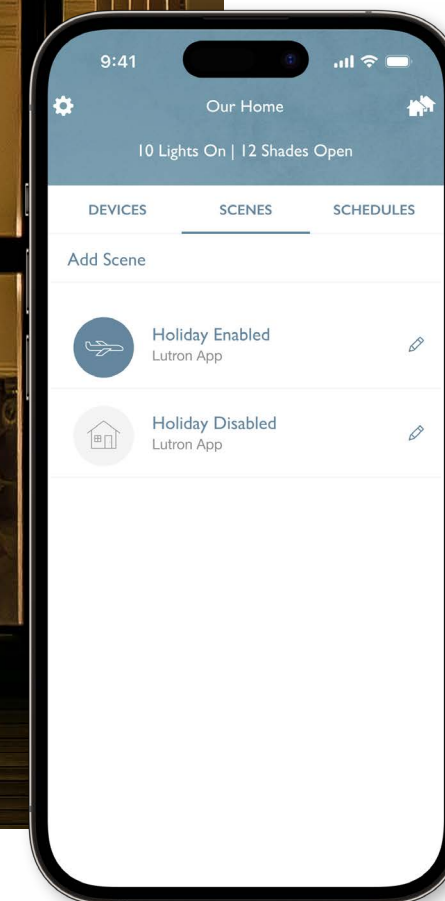

Peace of Mind

Create the illusion you're home, even when you're miles away. "Holiday Mode" adjusts blinds and lights in a randomised cycle created automatically by the RA3 system to mimic your day-to-day habits.