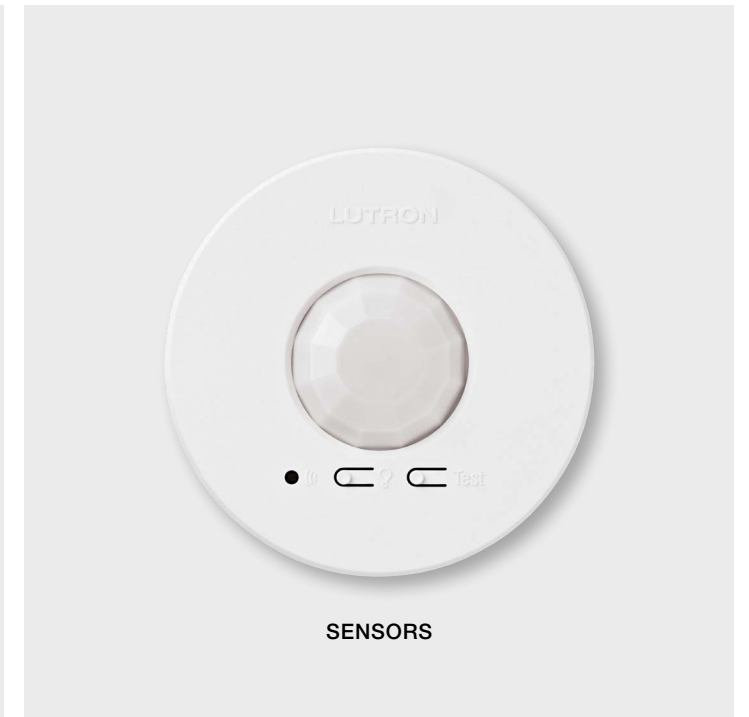

SENSORS

DESIGN & DÉCOR

Hub & Accessories

Expand or upgrade your RadioRA 3 system with connected controls, remotes, and integrated accessories. Wire-free technology simplifies installation and provides the groundwork for seamless system expansion over time.

Conduct a symphony of light with connected controls, remotes, and integrated accessories that simplify total light control. Vacancy/occupancy sensors conserve energy, while in-line load controls and lamp dimmers reliably dim or switch LEDs and can be added at any time.