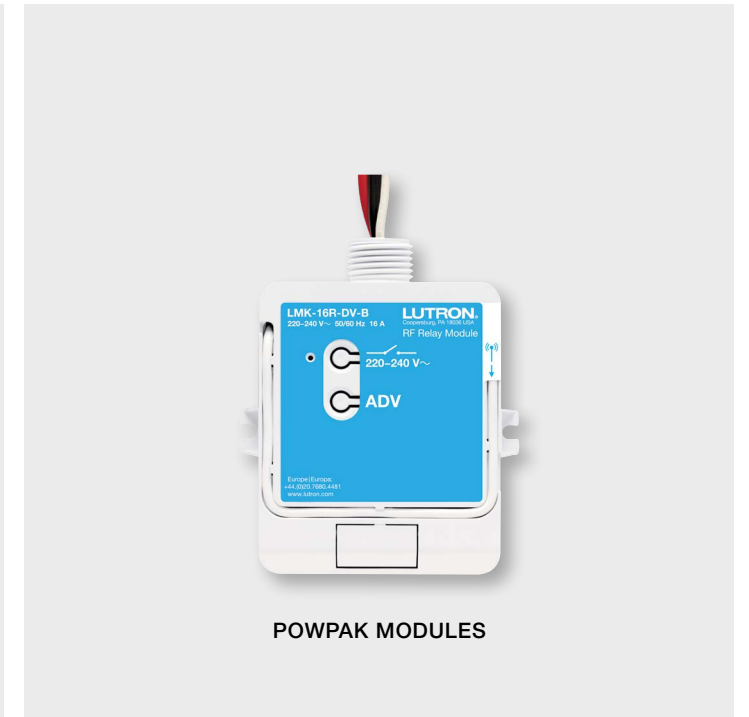

SINGLE COLUMN CONFIGURATIONS

DUAL COLUMN CONFIGURATIONS

TABLETOP PEDESTAL

RADIORA 3 PROCESSOR

IN-LINE LOAD CONTROLS

POWPAK MODULES

LAMP DIMMERS

SENSORS