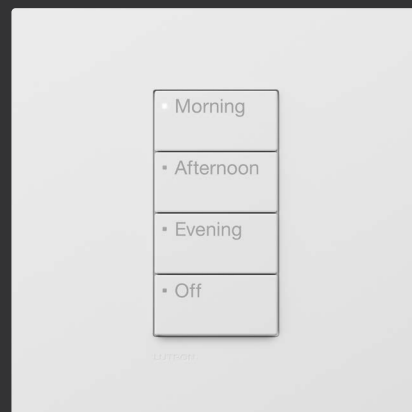

SINGLE COLUMN KEYPAD

2-BUTTON

3-BUTTON + RAISE/LOWER

4-BUTTON

Standard Engravings

Available with common, preselected engravings to simplify scene design and room control.

STANDARD ENGRAVING
OPTION 1

STANDARD ENGRAVING
OPTION 2